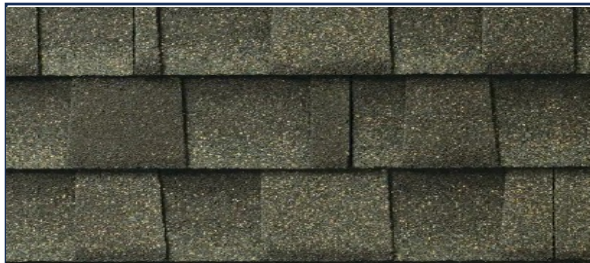

Railing System - Stained

No Stone

Gutter Color - Linen

Paint Manufacturer

SHERWIN

BEACON – Plan 0
FARMHOUSE STD

EXTERIOR SCHEME 8

ROOF SHINGLES