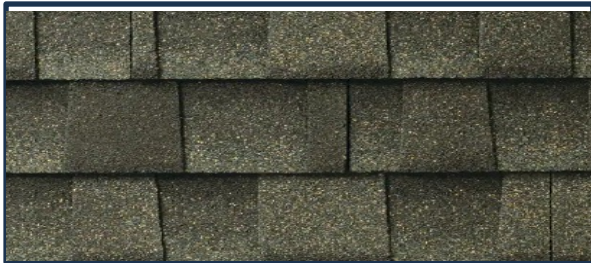

Railing System - Stained

No Stone

Gutter Color – Linen

Paint Manufacturer

SHERWIN

BEACON – Plan 0
MODERN STD

EXTERIOR SCHEME 14

OPTIONAL DECK & COLOR