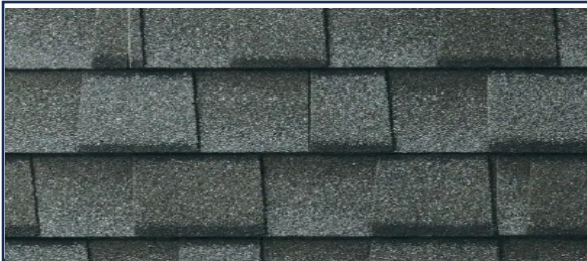

Paint Manufacturer

SHERWIN

Mayberry

ASTER – Plan 1 FARMHOUSE STD MG

EXTERIOR SCHEME 16

ROOF SHINGLES

SW 7005 PURE WHITE

- 5/16 x 8 COTTAGE LAP SIDING
- GARAGE DOOR
- TRIM & FASCIA
- BOARD & BATT
- T1-11 OSB