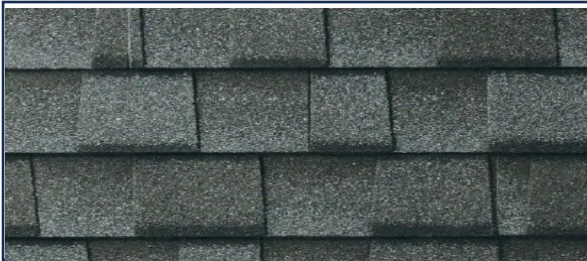

Mayberry

ASTER – Plan 1 FARMHOUSE STD

EXTERIOR SCHEME 16

ROOF SHINGLES