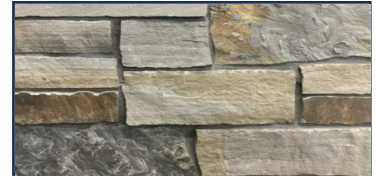

OPTIONAL DECK & COLOR

GREY BEACH HOUSE

Railing System - Stained

ACCENT STONE

BUCKS CREEK

Gutter Color - Linen

Paint Manufacturer

SHERWIN