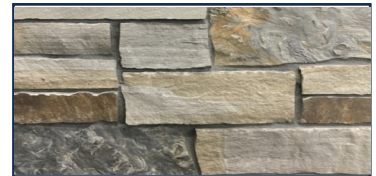

ACCENT STONE