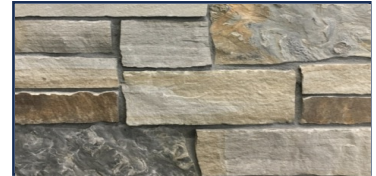

Railing System - Stained

ACCENT STONE

BUCKS CREEK

Gutter Color - Linen

Paint Manufacturer

SHERWIN

ASTER – Plan 1

MODERN RV