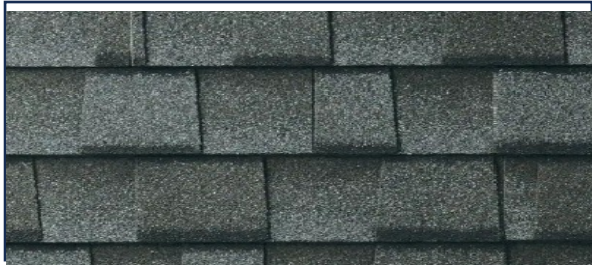

SW 2808 ROOKWOOD DARK BROWN

GARAGE DOOR
FASCIA

SW 7702 SPICED CIDER

ENTRY DOOR

Paint Manufacturer

SHERWIN

ROSELAND – Plan 5
FARMHOUSE XL MG

EXTERIOR SCHEME 11