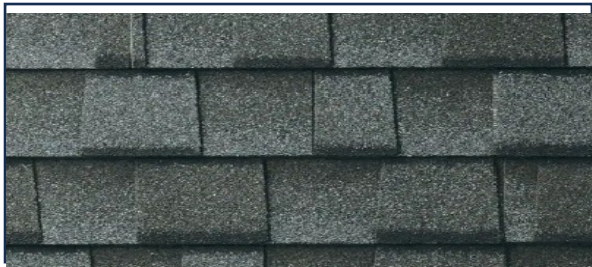

ROOF SHINGLES