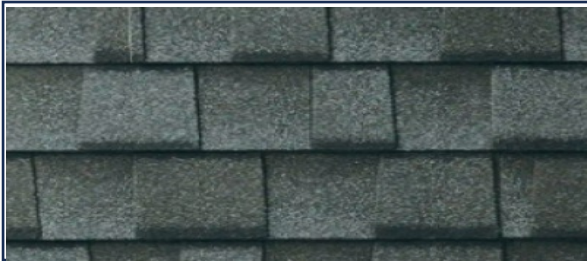

ROOF SHINGLES