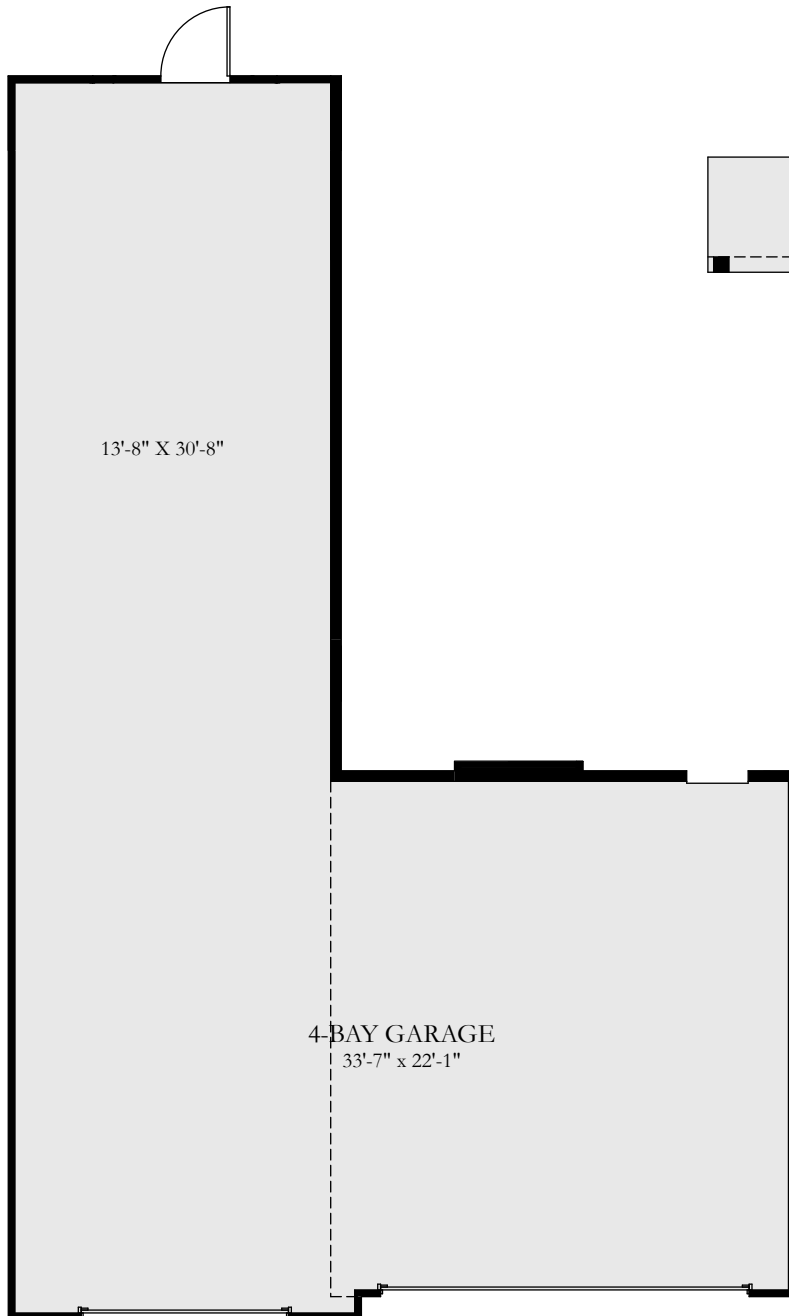

UNEXCAVATED

CRAWL SPACE
44'-8" x 29'-3"

UNEXCAVATED

UNEXCAVATED

CRAWL SPACE

UNFINISHED BASEMENT

FINISHED BASEMENT

FIRST FLOOR

SECOND FLOOR

OPT. REAR RV GARAGE DOOR
AT 2-BAY GARAGE / RV

OPT. FRENCH DOORS
AT 2-BAY GARAGE / RV

OPT. 4-BAY GARAGE

OPT. MULTI-GEN SUITE

OPT. FIREPLACE

OPT. REAR GARAGE DOOR
AT 4-BAY GARAGE

OPT. FRENCH DOORS
AT 4-BAY GARAGE

RV GARAGE
13'-8" X 53'-5"

2-BAY GARAGE
19'-10" x 22'-1"

OPT. STAIRS

OPT. SIDE DOOR AT GARAGE