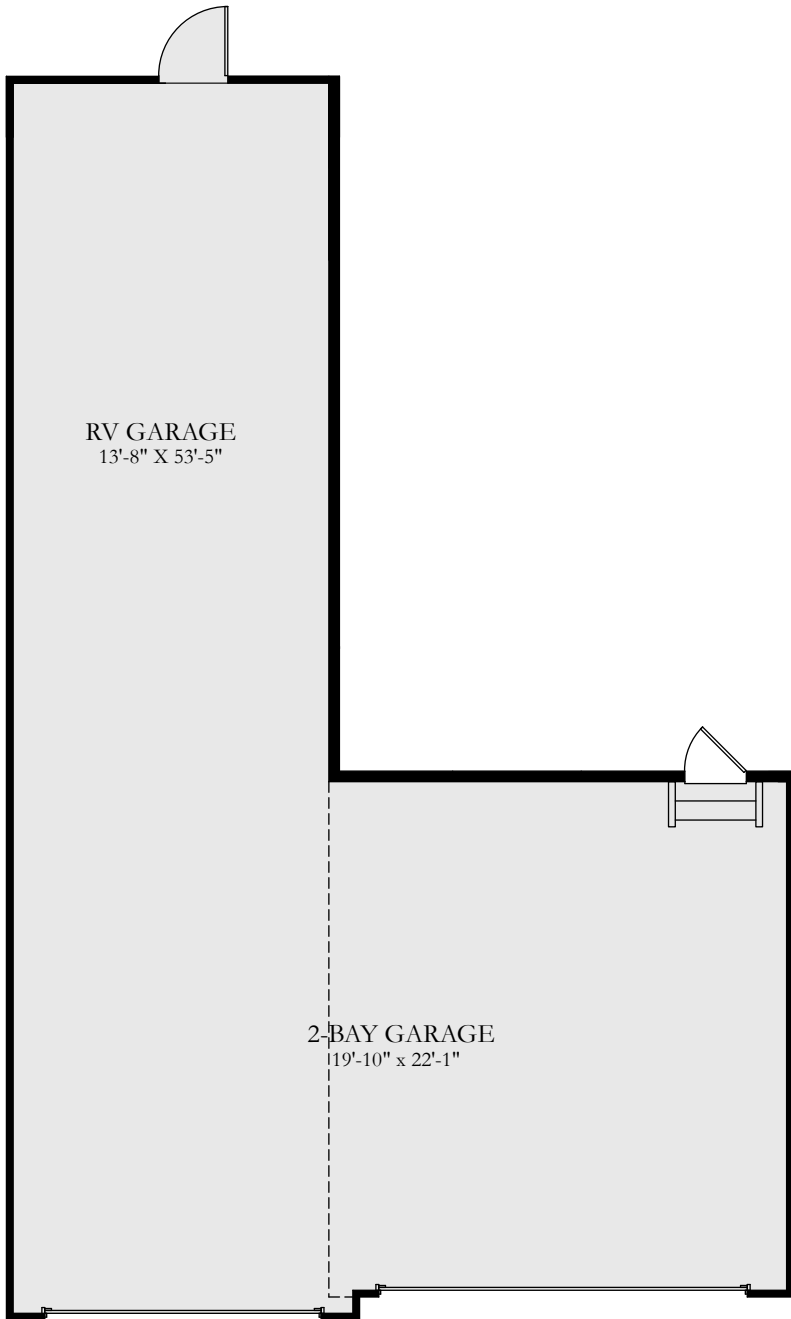

UNEXCAVATED

CRAWL SPACE
44'-8" x 29'-3"

UNEXCAVATED

UNEXCAVATED

CRAWL SPACE

UNFINISHED BASEMENT

FINISHED BASEMENT

FIRST FLOOR

SECOND FLOOR

OPT. REAR RV GARAGE DOOR
AT 2-BAY GARAGE / RV

OPT. FRENCH DOORS
AT 2-BAY GARAGE / RV

OPT. 4-BAY GARAGE

OPT. MULTI-GEN SUITE

OPT. FIREPLACE

OPT. REAR GARAGE DOOR
AT 4-BAY GARAGE

OPT. FRENCH DOORS
AT 4-BAY GARAGE

RV GARAGE
13'-8" X 53'-5"

2-BAY GARAGE
19'-10" x 22'-1"

OPT. STAIRS

OPT. SIDE DOOR AT GARAGE