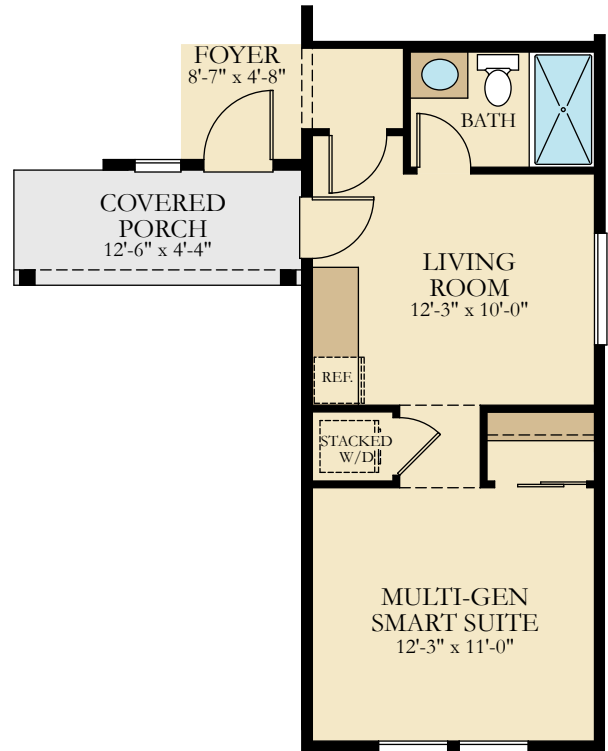

UNEXCAVATED

CRAWL SPACE
44'-8" x 29'-3"

UNEXCAVATED

UNEXCAVATED

CRAWL SPACE

UNFINISHED BASEMENT

FINISHED BASEMENT

FIRST FLOOR

SECOND FLOOR

OPT. REAR RV GARAGE DOOR
AT 2-BAY GARAGE / RV

OPT. FRENCH DOORS
AT 2-BAY GARAGE / RV

OPT. 4-BAY GARAGE

OPT. MULTI-GEN SUITE

OPT. FIREPLACE

OPT. REAR GARAGE DOOR
AT 4-BAY GARAGE

OPT. FRENCH DOORS
AT 4-BAY GARAGE

RV GARAGE
13'-8" X 53'-5"

2-BAY GARAGE
19'-10" x 22'-1"

OPT. STAIRS

OPT. SIDE DOOR AT GARAGE