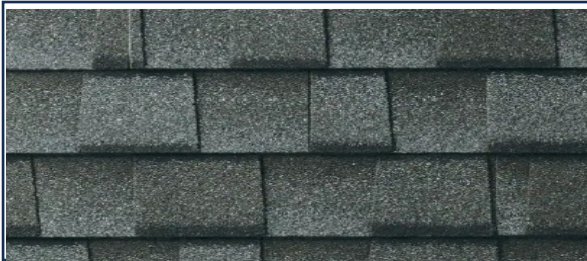

GARAGE DOOR
TRIM & FASCIA

SW 2826 COLONIAL REVIVAL
GREEN STONE

ENTRY DOOR

Paint Manufacturer

SHERWIN

BRISTOL – Plan 6
FARMHOUSE STD

EXTERIOR SCHEME 16

ROOF SHINGLES