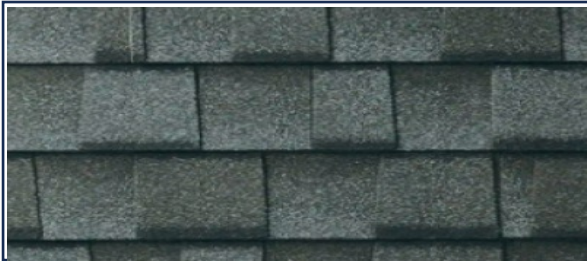

Gutter Color – Linen

Paint Manufacturer

SHERWIN

Mayberry

BRISTOL – Plan 6

PRAIRIE STD

EXTERIOR SCHEME 19

ROOF SHINGLES