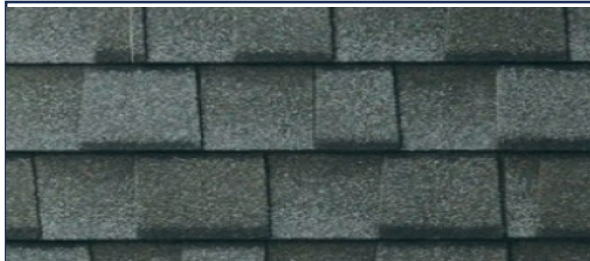

ROOF SHINGLES