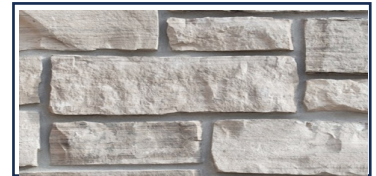

NO GROOVE SIDING

SW 7702 SPICED CIDER

ENTRY DOOR

OPTIONAL DECK & COLOR

GREY BEACH HOUSE

Railing System - Stained

ACCENT STONE
STE. GEN GRAY

Gutter Color – Lo Gloss White