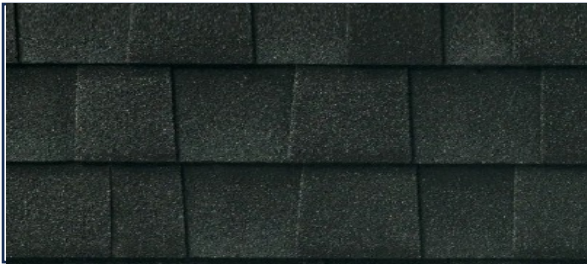

Mayberry

HAVENWOOD – Plan 7 PRAIRIE STD

EXTERIOR SCHEME 6

ROOF SHINGLES