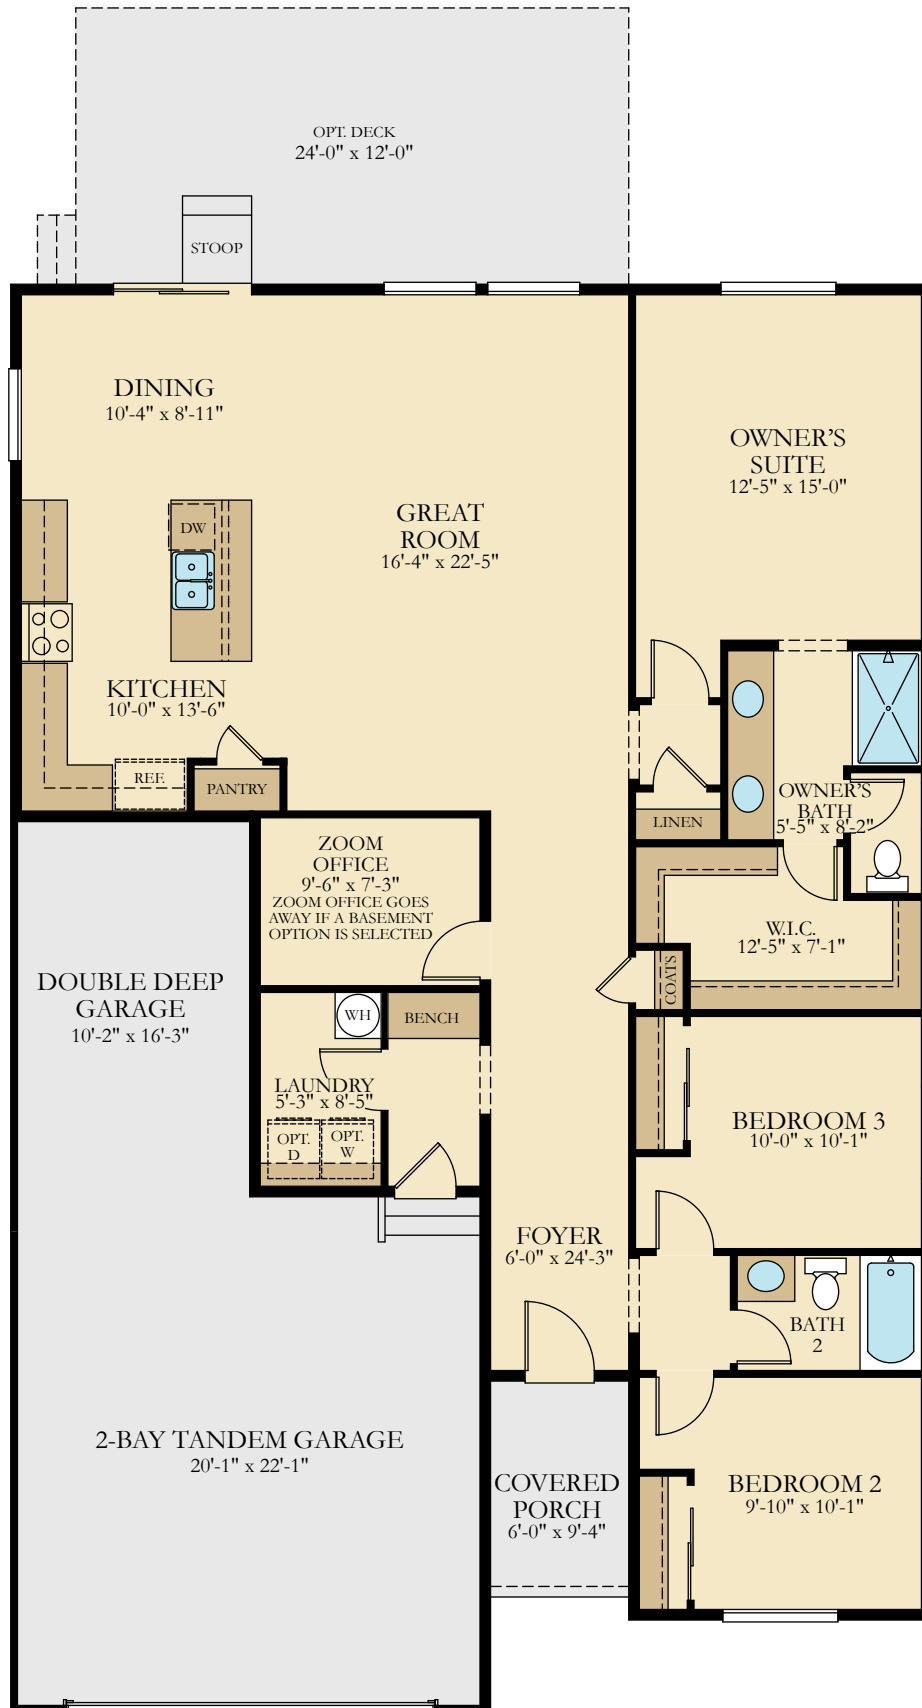

CRAWL SPACE

UNFINISHED BASEMENT

FINISHED BASEMENT

FIRST FLOOR

OPT. STAIRS AT
BASEMENT OPTION ONLY

OPT. OFFICE

OPT. DOOR AT GARAGE

OPT. MULTI-GEN SUITE

OPT. REAR RV GARAGE DOOR
AT 5-BAY GARAGE / RV

OPT. FRENCH DOOR AT 5-BAY
GARAGE

OPT. 5-BAY GARAGE

OPT. REAR RV GARAGE DOOR
AT 3-BAY GARAGE / RV

OPT. FRENCH DOOR AT 3-BAY
GARAGE / RV

OPT. 3-BAY GARAGE / RV