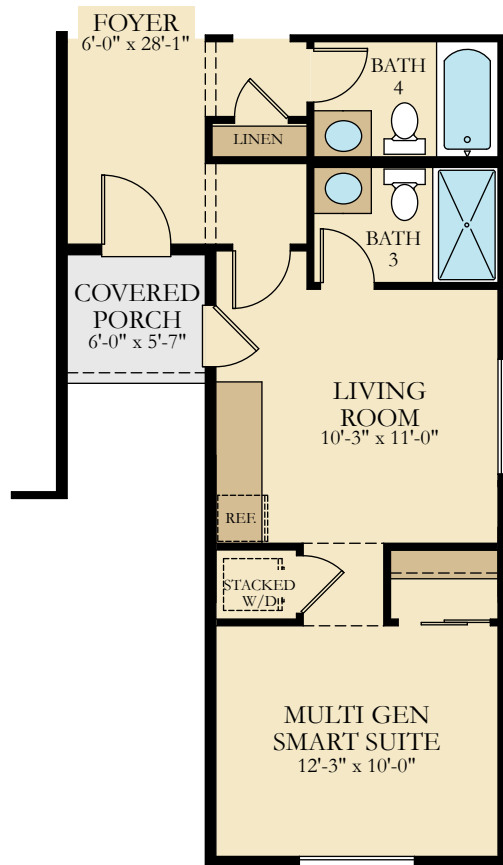

CRAWL SPACE

UNFINISHED BASEMENT

FINISHED BASEMENT

FIRST FLOOR

OPT. STAIRS AT
BASEMENT OPTION ONLY

OPT. OFFICE

OPT. DOOR AT GARAGE

OPT. MULTI-GEN SUITE

OPT. REAR RV GARAGE DOOR
AT 5-BAY GARAGE / RV

OPT. FRENCH DOOR AT 5-BAY
GARAGE

OPT. 5-BAY GARAGE

OPT. REAR RV GARAGE DOOR
AT 3-BAY GARAGE / RV

OPT. FRENCH DOOR AT 3-BAY
GARAGE / RV

OPT. 3-BAY GARAGE / RV