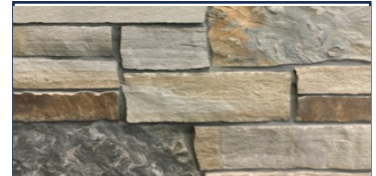

ACCENT STONE