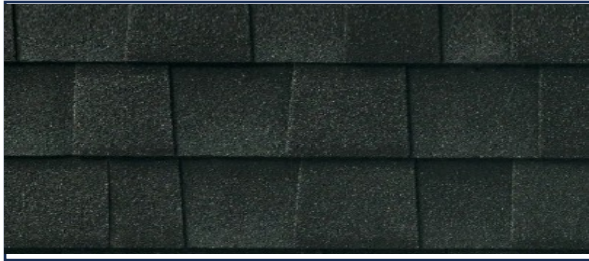

Mayberry

WOODLYN - Plan 4 FARMHOUSE STD MG

EXTERIOR SCHEME 13

ROOF SHINGLES