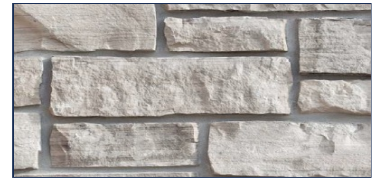

ACCENT STONE