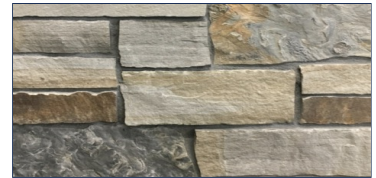

ACCENT STONE