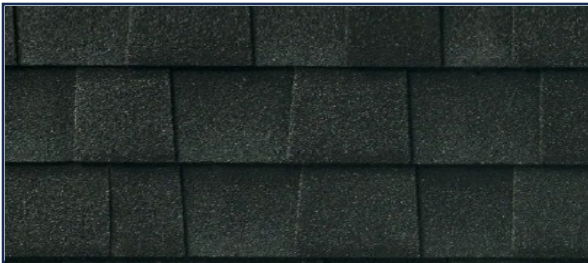

8" COTTAGE LAP SIDING

T1-11 OSB

Gutter Color – Linen

Paint Manufacturer

SHERWIN

WOODLYN - Plan 4

FARMHOUSE STD

EXTERIOR SCHEME 6