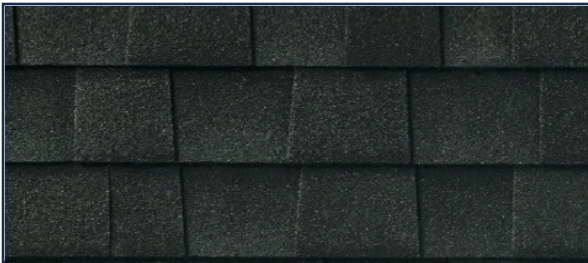

SW 2826 COLONIAL REVIVAL GREEN STONE

8" COTTAGE LAP SIDING

T1-11 OSB

Gutter Color - Linen

Paint Manufacturer

SHERWIN

WOODLYN - Plan 4  
FARMHOUSE XL MG

EXTERIOR SCHEME 6