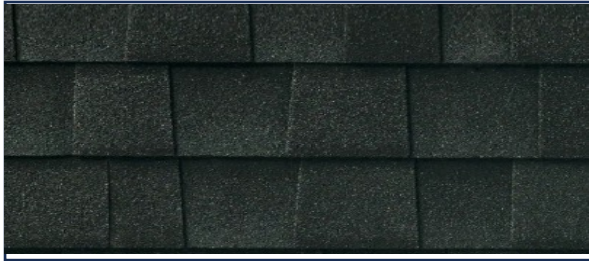

EXTERIOR SCHEME 13

ROOF SHINGLES